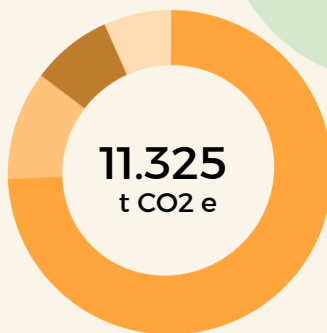

CARBON FOOTPRINT OF EEE PARTNERSHIP ORGANIZATIONS