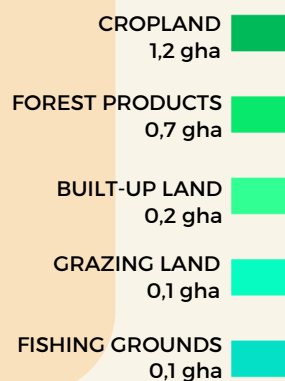

BIOCAPACITY PER PERSON

ECOLOGICAL FOOTPRINT PER PERSON

BIOCAPACITY RESERVE(+)  
DEFICIT(-)

ECOLOGICAL FOOTPRINT

impact of a person or community on the environment, expressed as the amount of land and sea required to support their use of natural resources.

BY CONSUMPTION CATEGORIES

ECOLOGICAL FOOTPRINT PER PERSON

**5,8**  
gha

EEE PARTNERSHIP MEMBERS

BY LAND TYPE

CARBON FOOTPRINT 3,5 gha = 10,2 t CO<sub>2</sub> e

## CARBON FOOTPRINT OF EEE PARTNERSHIP ORGANIZATIONS

A carbon footprint is the total greenhouse gas (GHG) emissions caused by an individual, event, organization, service, place or product, expressed as carbon dioxide equivalent.