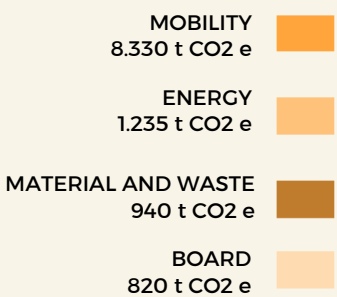

BIOCAPACITY PER PERSON

ECOLOGICAL FOOTPRINT PER PERSON

BIOCAPACITY RESERVE(+)  
DEFICIT(-)

ECOLOGICAL FOOTPRINT

impact of a person or community on the environment, expressed as the amount of land and sea required to support their use of natural resources.

BY CONSUMPTION CATEGORIES

ECOLOGICAL FOOTPRINT PER PERSON

**5,8**  
gha

EEE PARTNERSHIP MEMBERS

BY LAND TYPE

CARBON FOOTPRINT 3,5 gha = 10,2 t CO<sub>2</sub> e

## CARBON FOOTPRINT OF EEE PARTNERSHIP ORGANIZATIONS

A carbon footprint is the total greenhouse gas (GHG) emissions caused by an individual, event, organization, service, place or product, expressed as carbon dioxide equivalent.